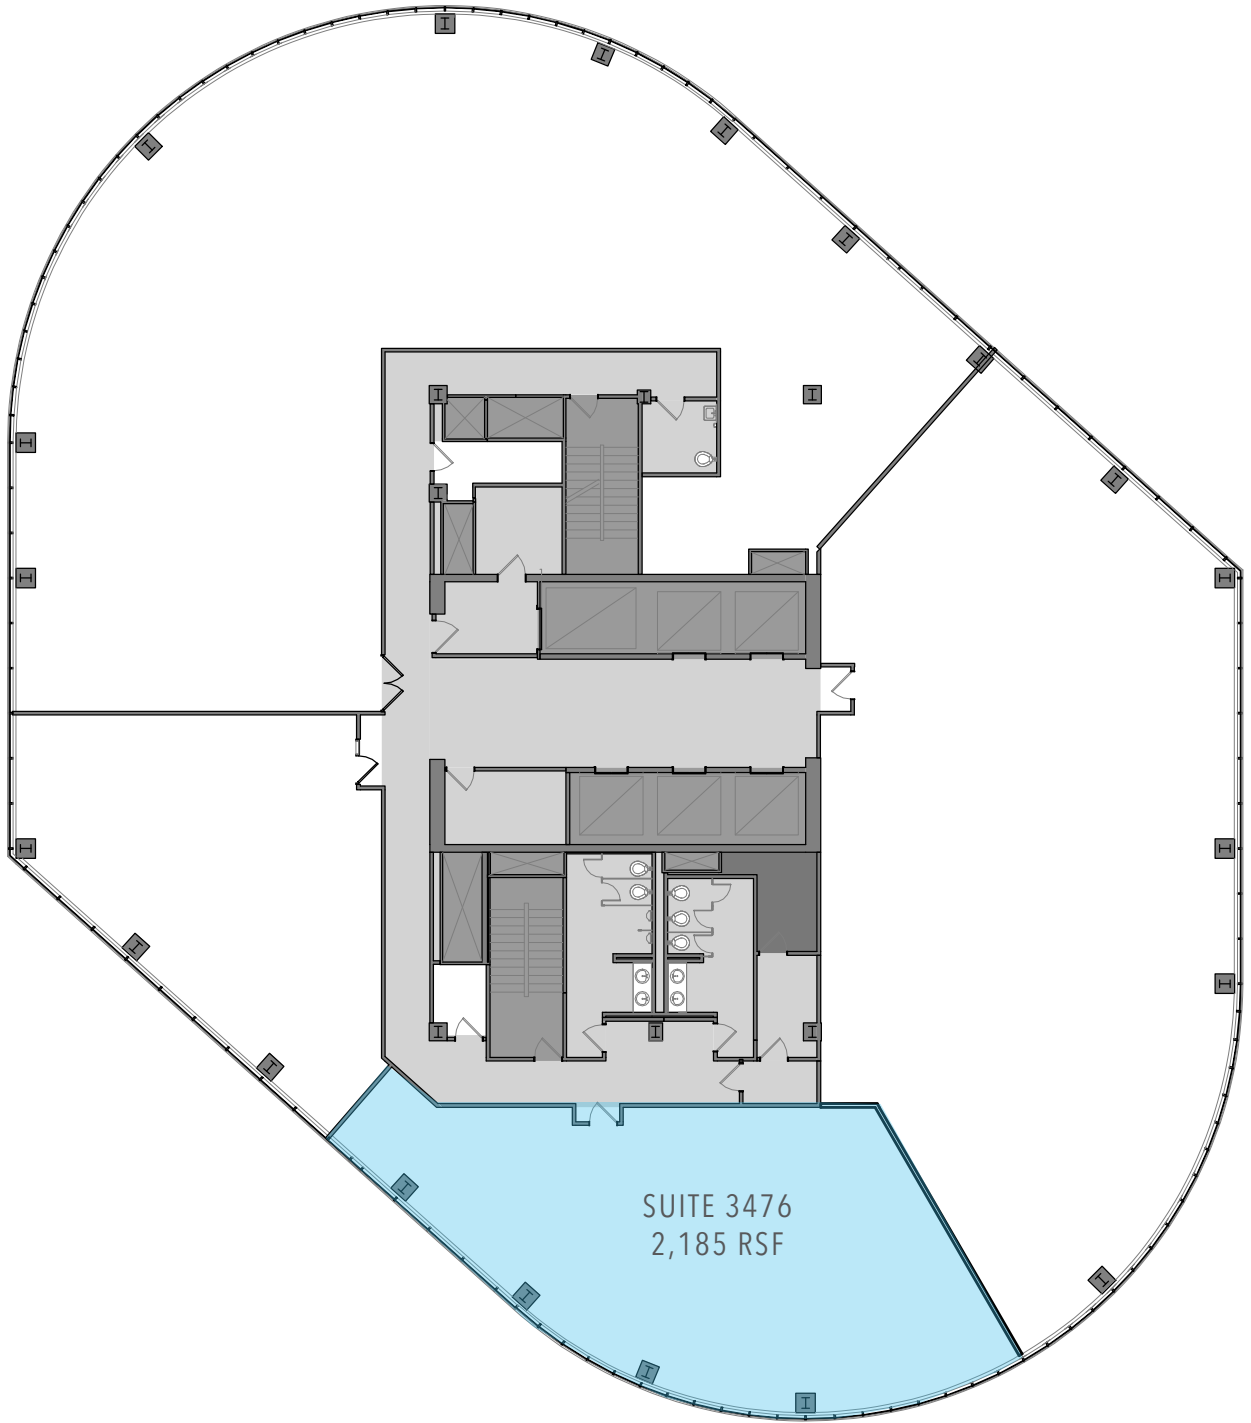

**FIFTH
STREET
TOWERS**

150 TOWER - 34TH FLOOR

150 SOUTH FIFTH STREET, MINNEAPOLIS, MN 55402

FOR LEASING INFORMATION:

Reed Christianson, SIOR
612.359.1610
reed.christianson@transwestern.com

Erin Wendorf
612.359.1622
erin.wendorf@transwestern.com