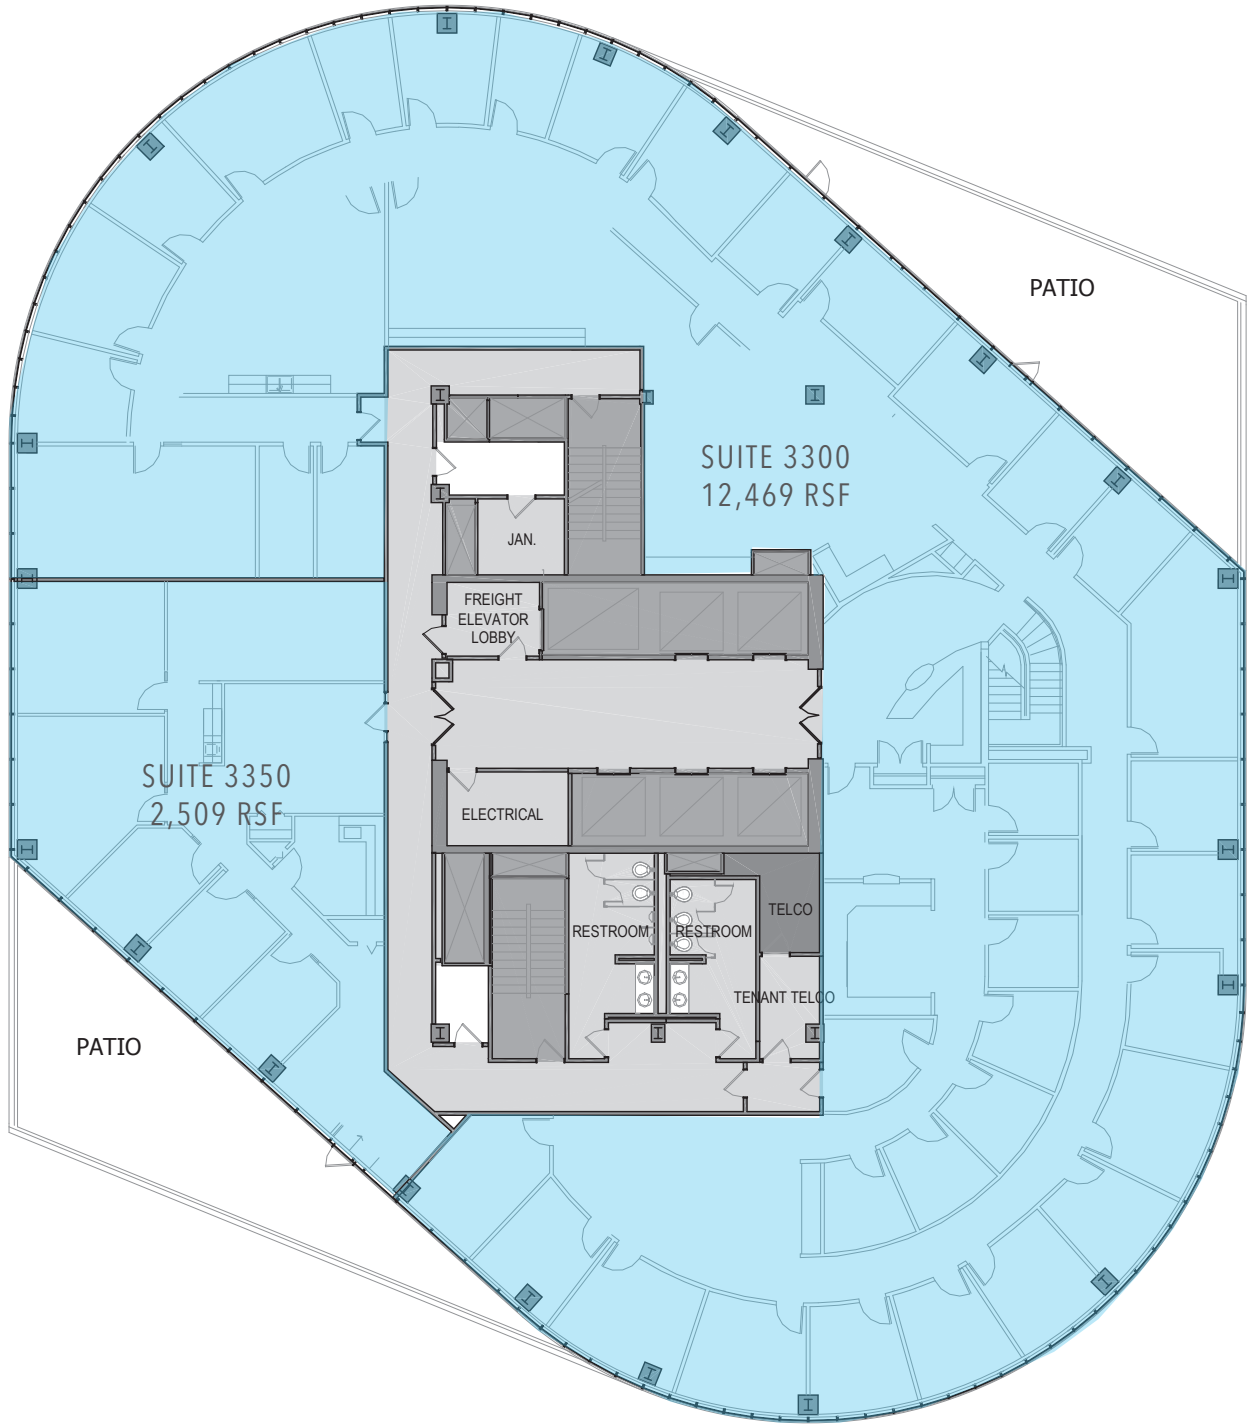

**FIFTH
STREET
TOWERS**

FULL FLOOR
14,978 RSF

150 TOWER - 33RD FLOOR

150 SOUTH FIFTH STREET, MINNEAPOLIS, MN 55402

FOR LEASING INFORMATION:

Reed Christianson, SIOR
612.359.1610
reed.christianson@transwestern.com