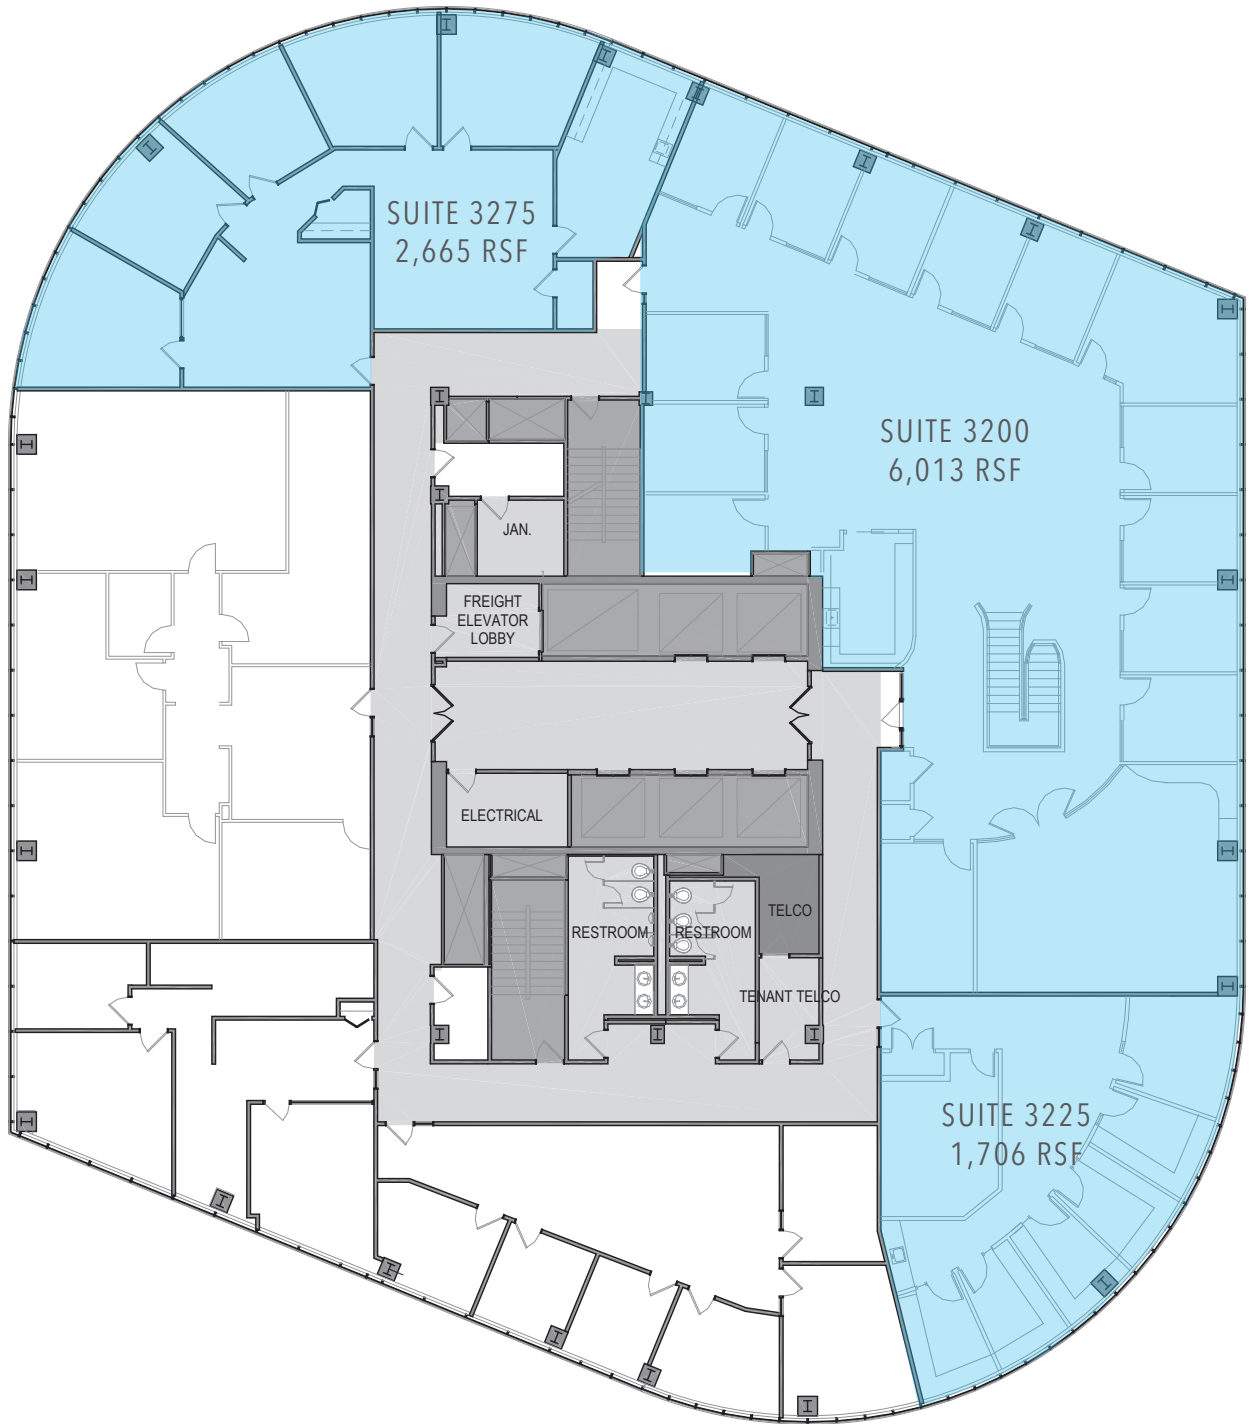

**FIFTH
STREET
TOWERS**

150 TOWER - 32ND FLOOR

150 SOUTH FIFTH STREET, MINNEAPOLIS, MN 55402

FOR LEASING INFORMATION:

Reed Christianson, SIOR
612.359.1610
reed.christianson@transwestern.com

Erin Wendorf
612.359.1622
erin.wendorf@transwestern.com