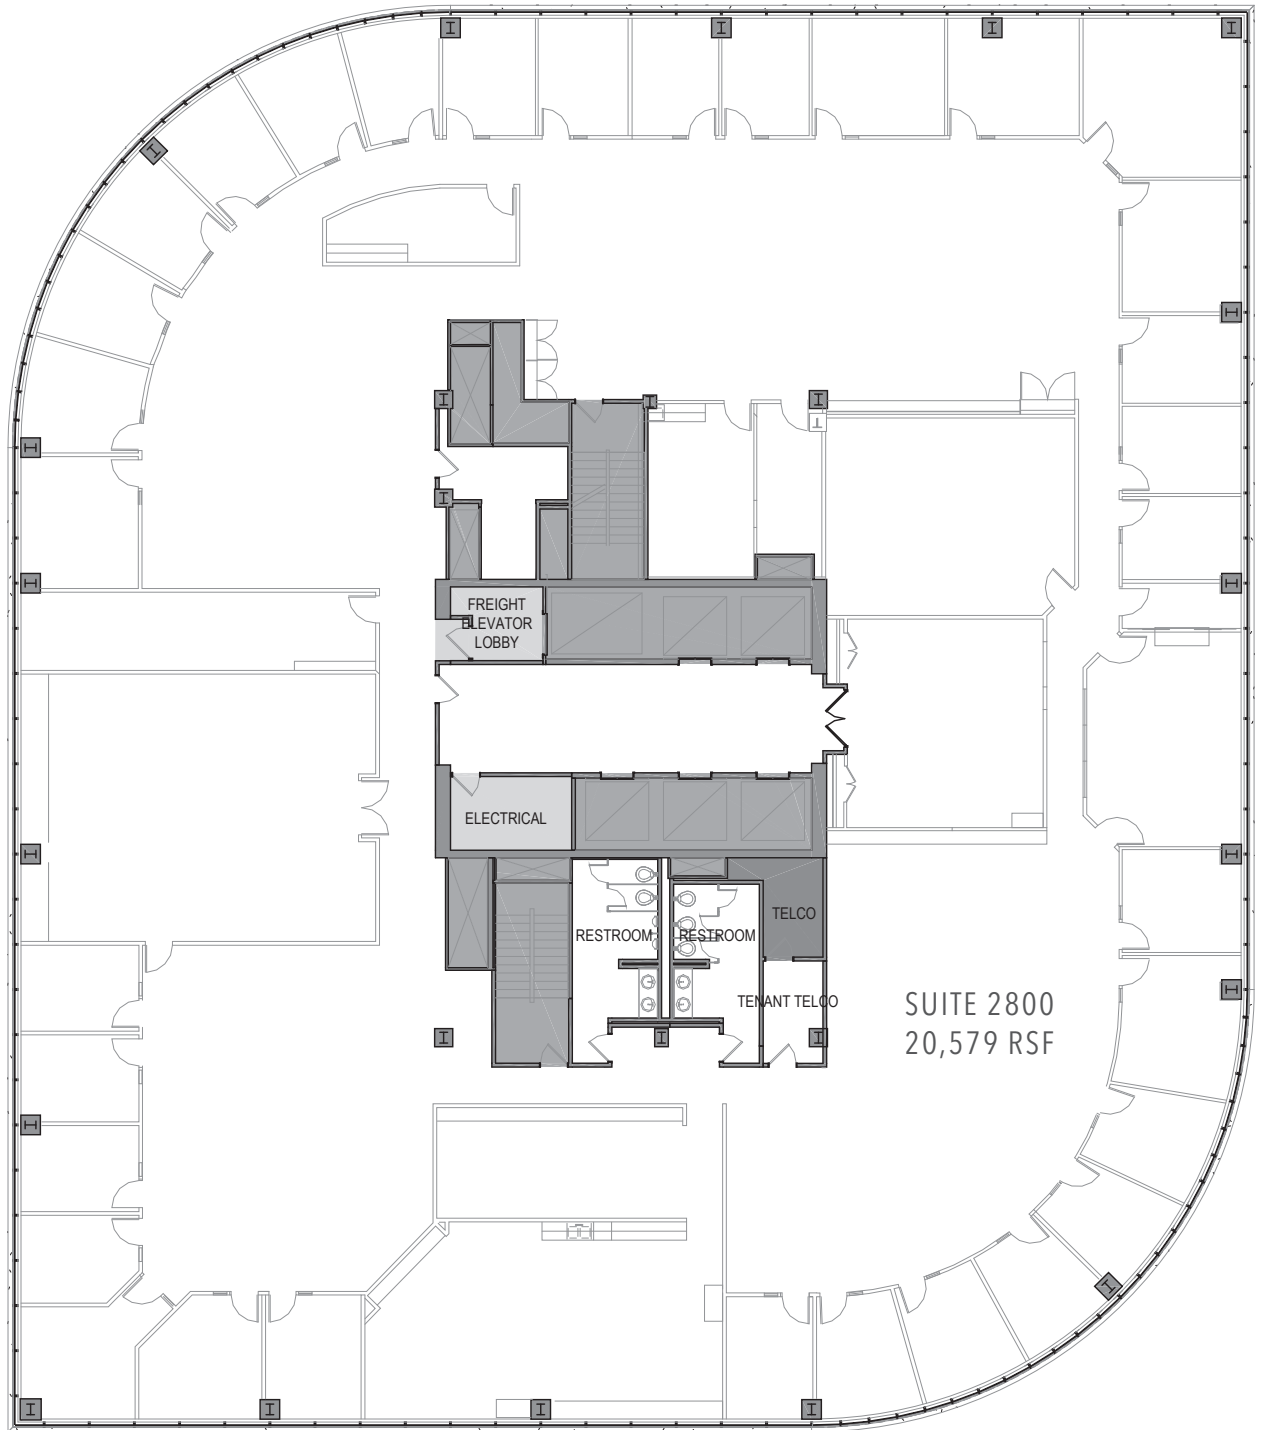

**FIFTH  
STREET  
TOWERS**

SUITE 2800  
20,579 RSF