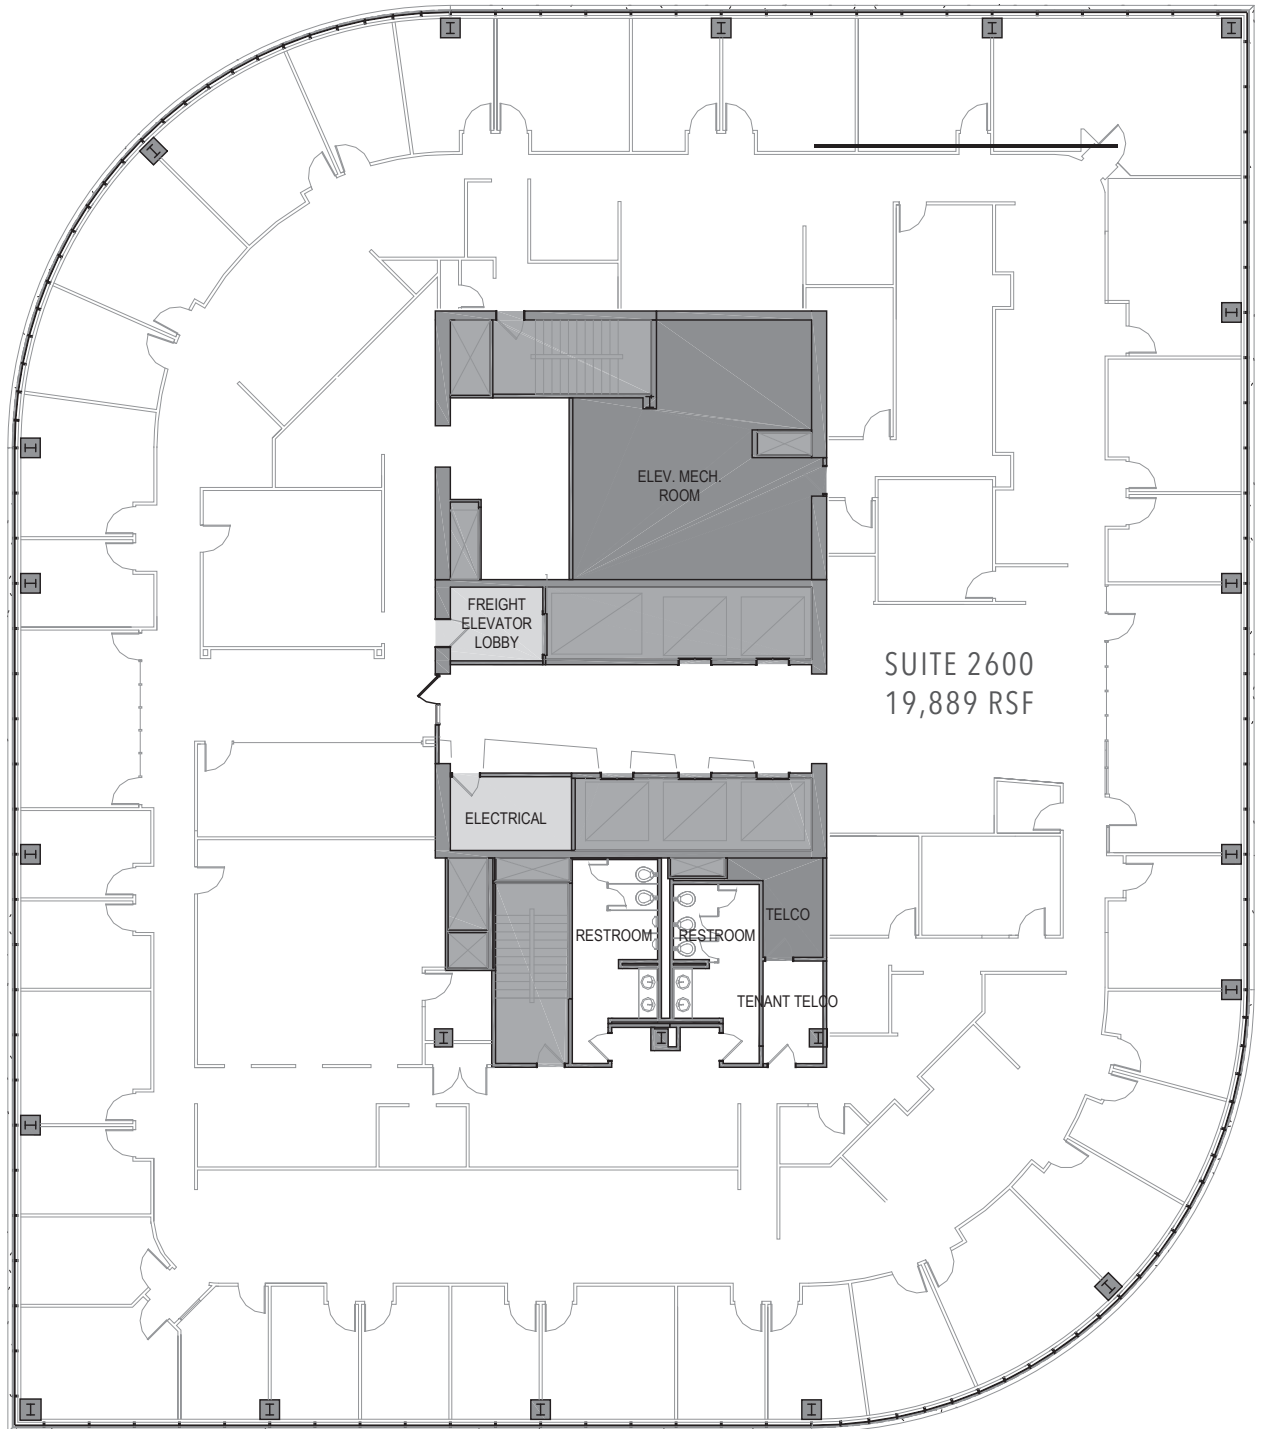

**FIFTH
STREET
TOWERS**

SUITE 2600
19,889 RSF

150 TOWER - 26TH FLOOR

150 SOUTH FIFTH STREET, MINNEAPOLIS, MN 55402

FOR LEASING INFORMATION:

Reed Christianson, SIOR
612.359.1610
reed.christianson@transwestern.com