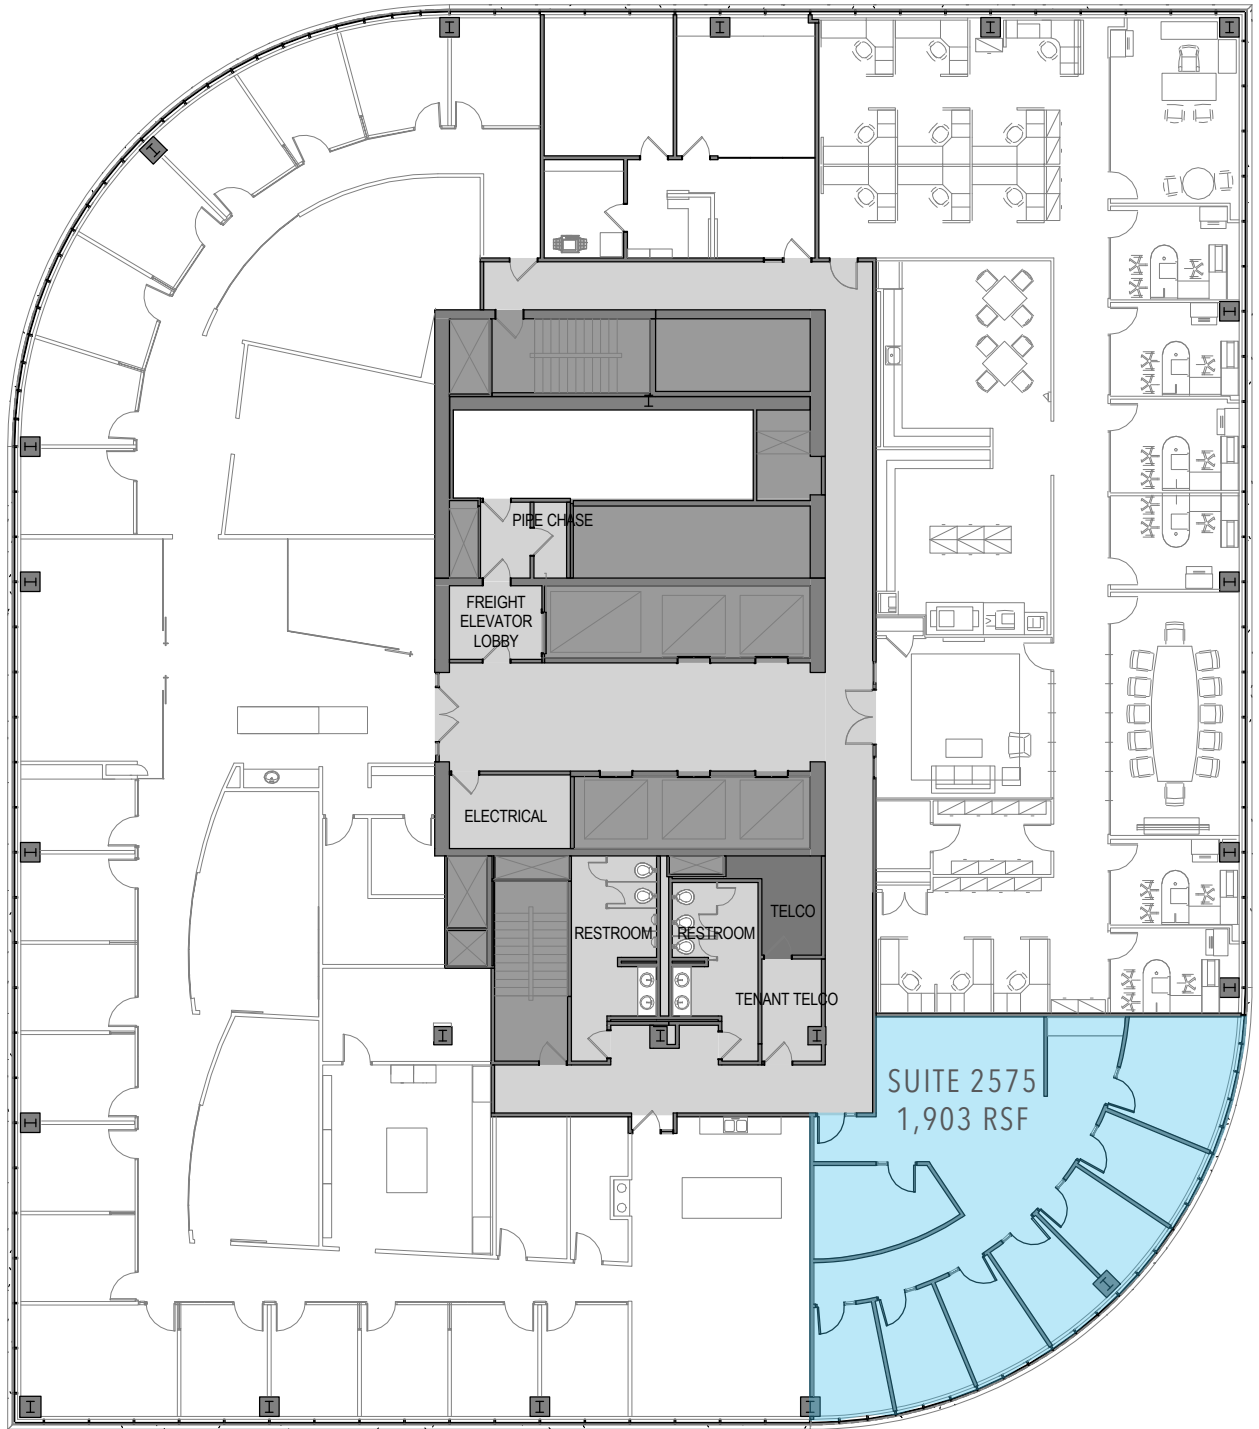

**FIFTH
STREET
TOWERS**

150 TOWER - 25TH FLOOR

150 SOUTH FIFTH STREET, MINNEAPOLIS, MN 55402

FOR LEASING INFORMATION:

Reed Christianson, SIOR
612.359.1610
reed.christianson@transwestern.com

Erin Wendorf
612.359.1622
erin.wendorf@transwestern.com