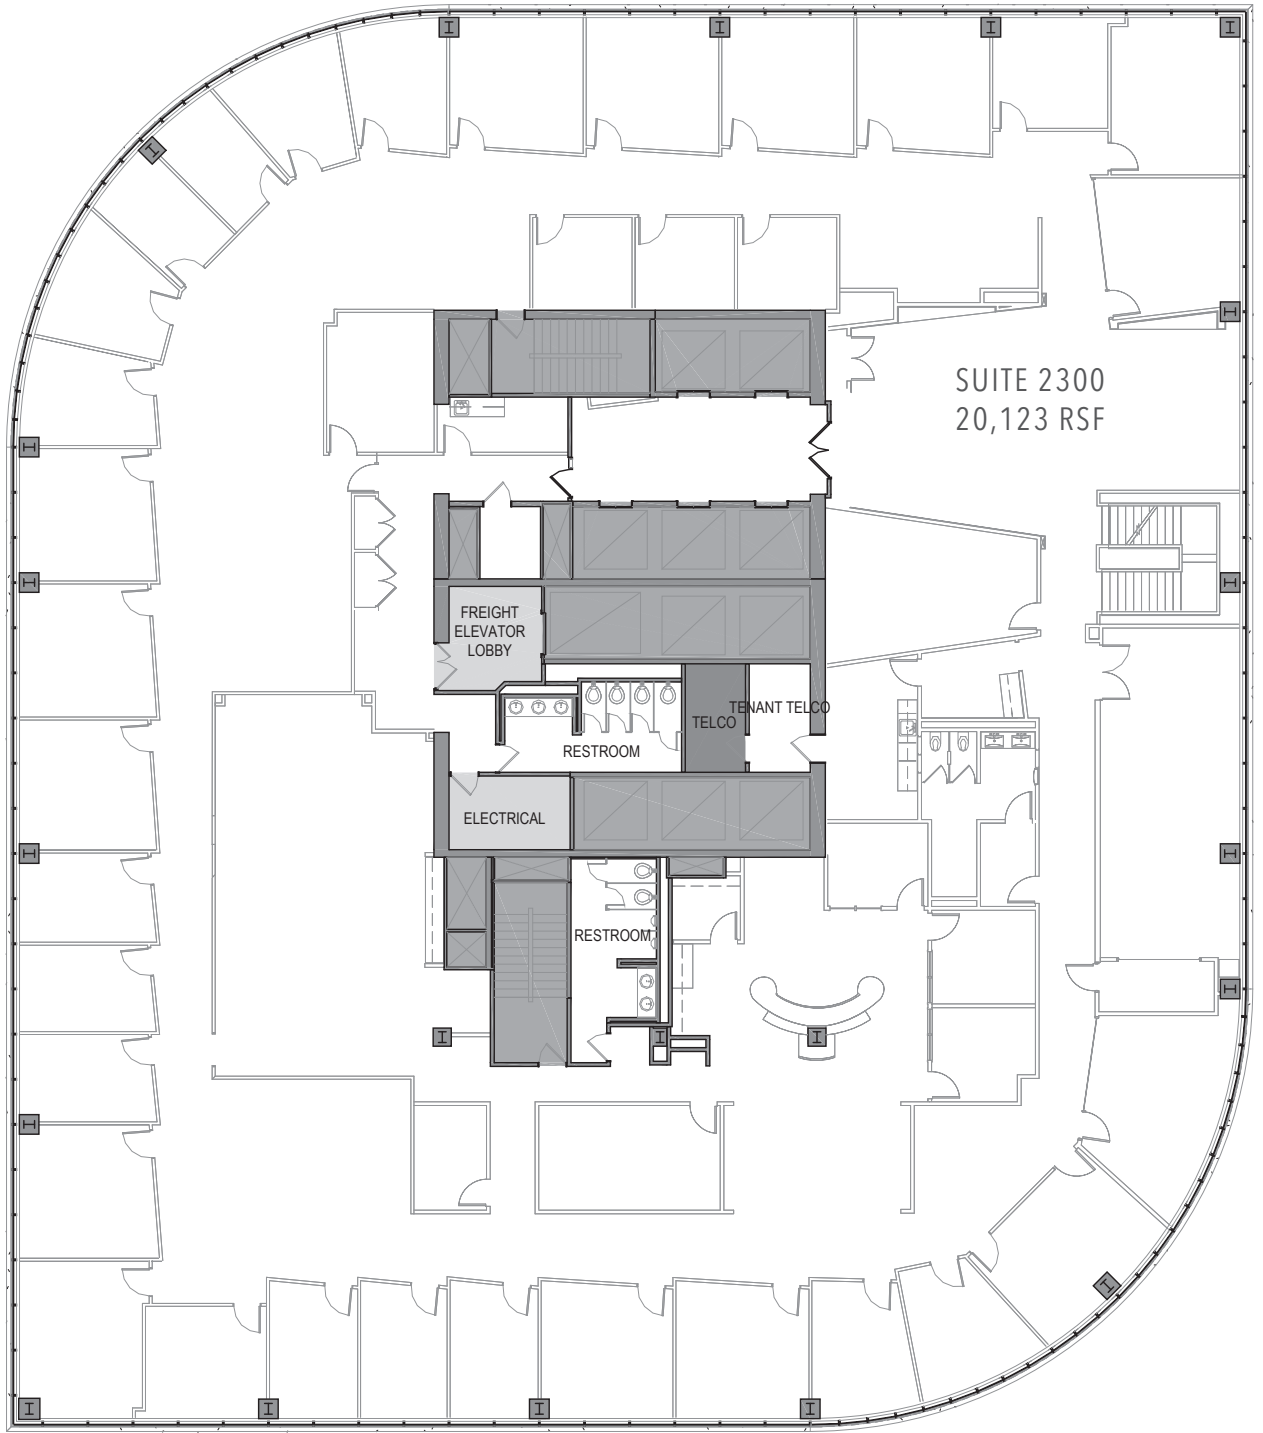

**FIFTH
STREET
TOWERS**

150 TOWER - 23RD FLOOR

150 SOUTH FIFTH STREET, MINNEAPOLIS, MN 55402

FOR LEASING INFORMATION:

Reed Christianson, SIOR
612.359.1610
reed.christianson@transwestern.com

Erin Wendorf
612.359.1622
erin.wendorf@transwestern.com