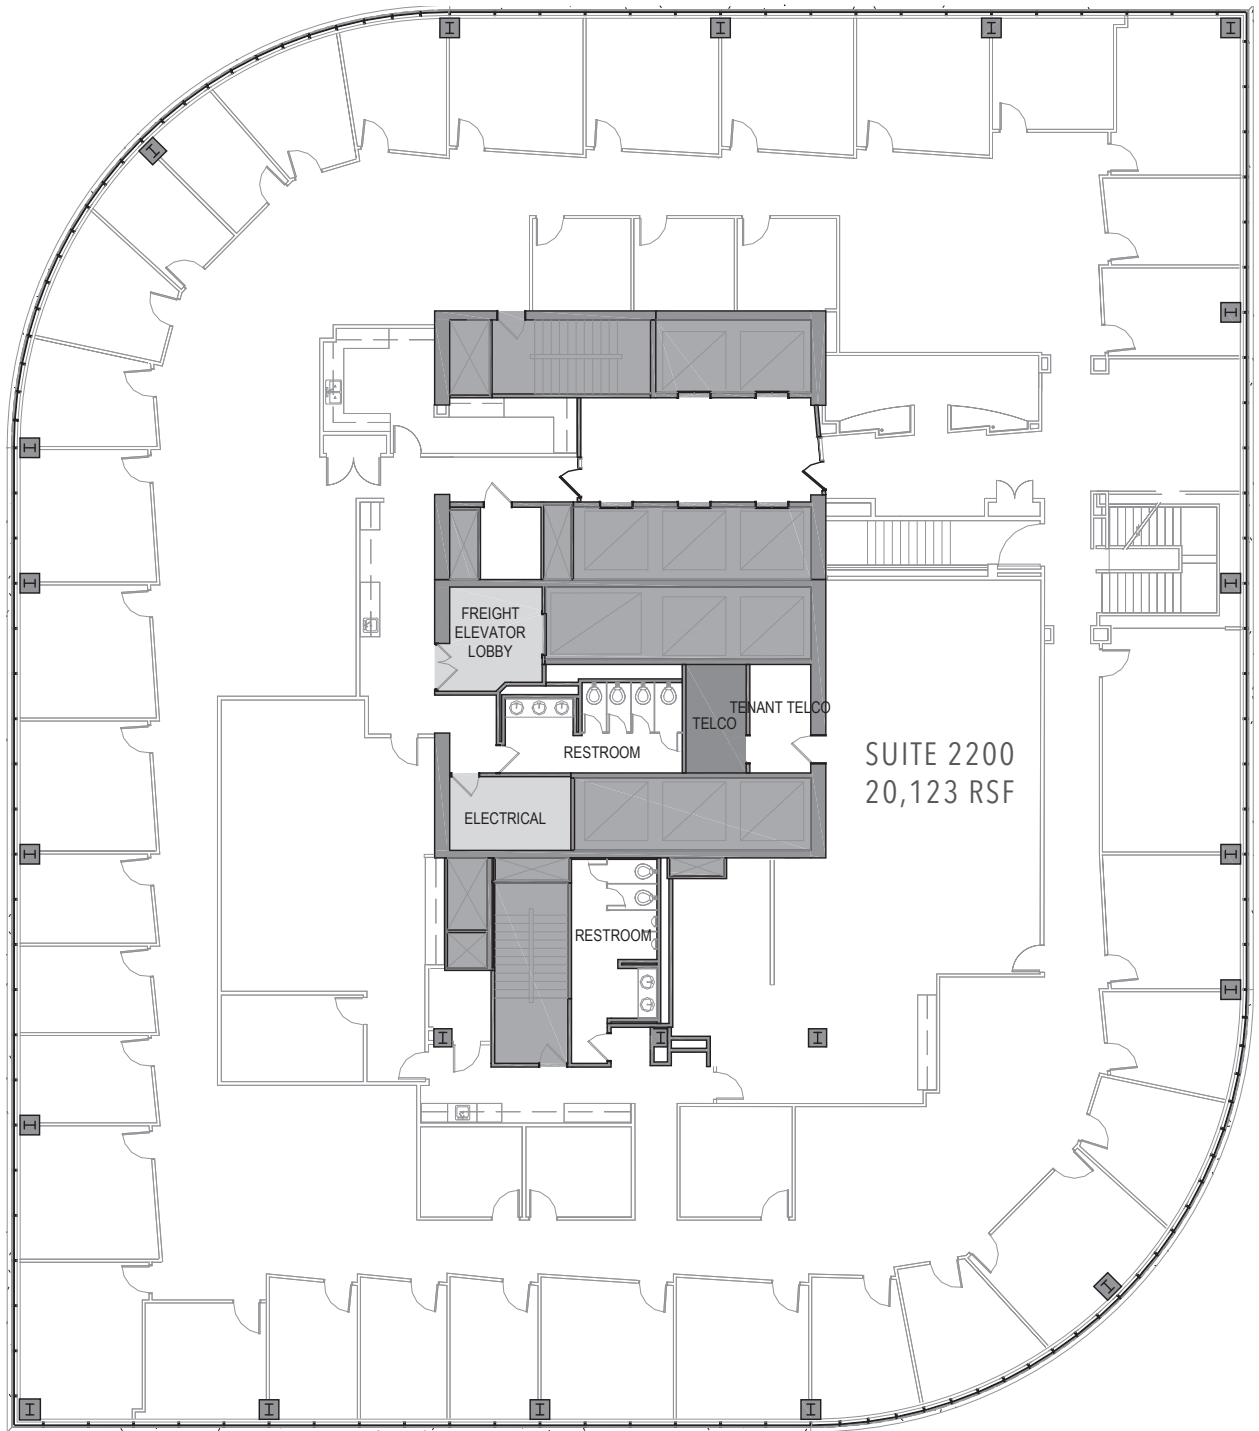

**FIFTH
STREET
TOWERS**

150 TOWER - 22ND FLOOR

150 SOUTH FIFTH STREET, MINNEAPOLIS, MN 55402

FOR LEASING INFORMATION:

Reed Christianson, SIOR
612.359.1610
reed.christianson@transwestern.com

Erin Wendorf
612.359.1622
erin.wendorf@transwestern.com