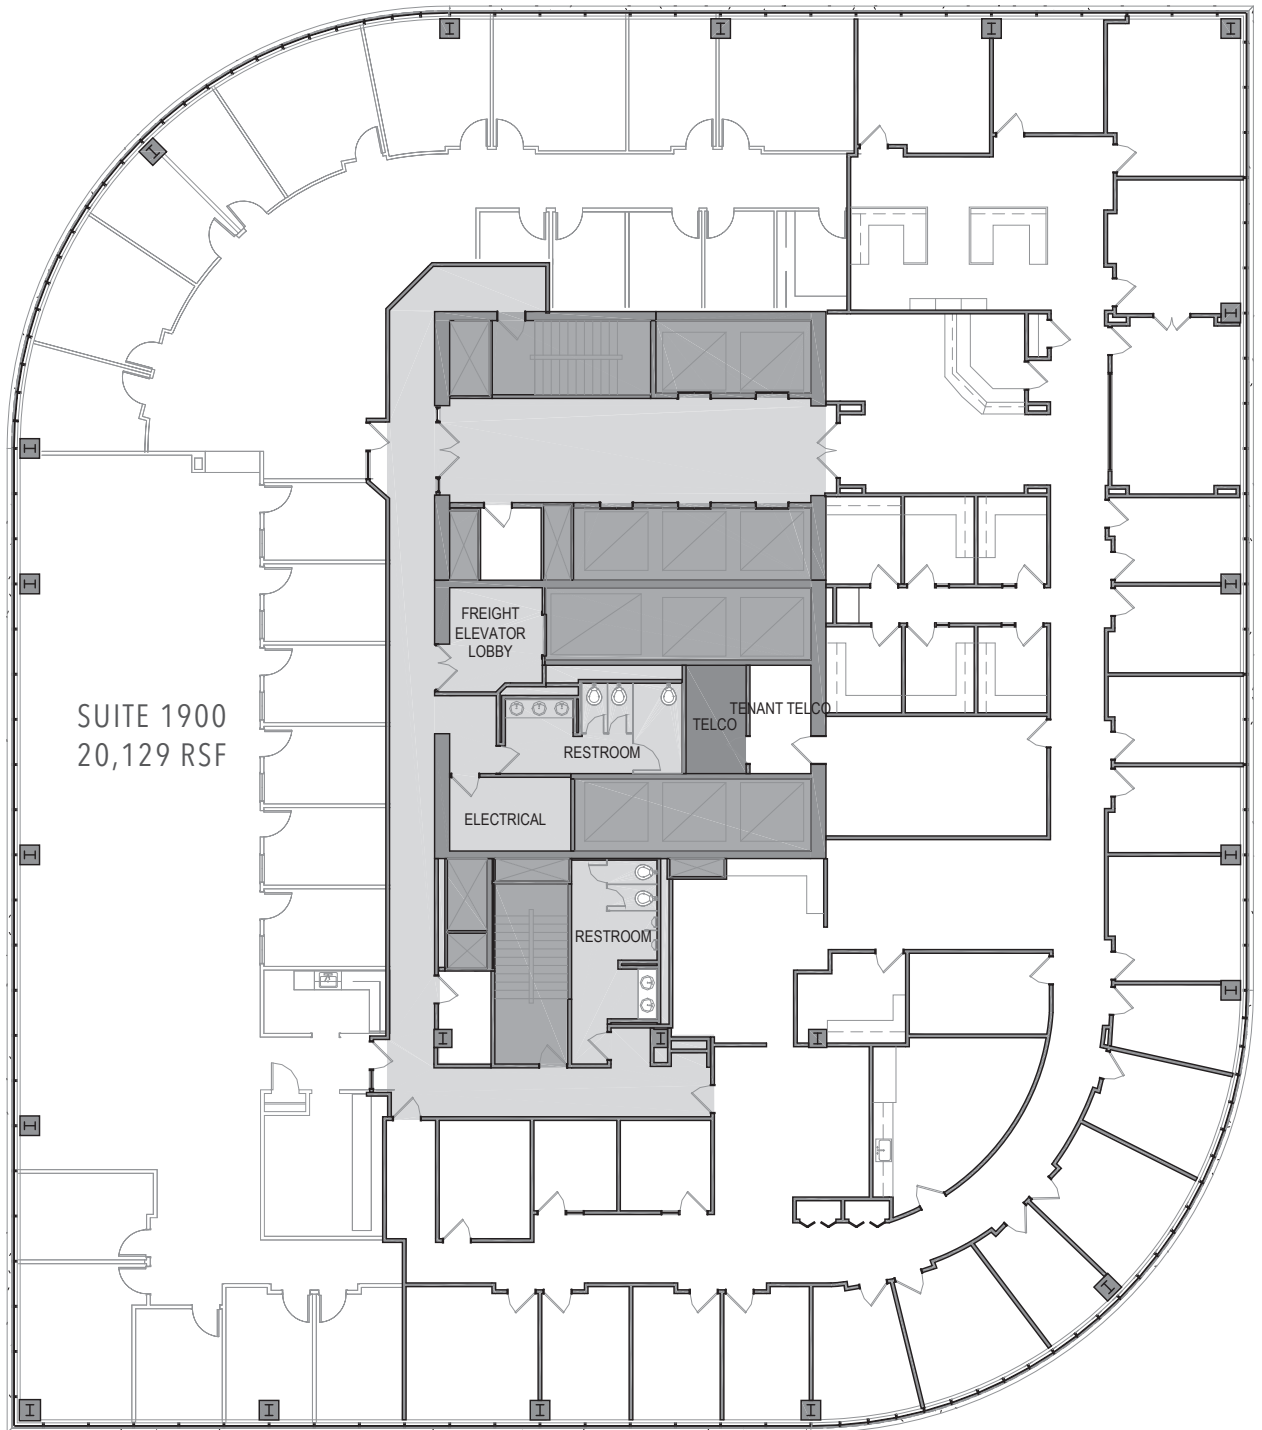

**FIFTH
STREET
TOWERS**

150 TOWER - 19TH FLOOR

150 SOUTH FIFTH STREET, MINNEAPOLIS, MN 55402

FOR LEASING INFORMATION:

Reed Christianson, SIOR
612.359.1610
reed.christianson@transwestern.com

Erin Wendorf
612.359.1622
erin.wendorf@transwestern.com