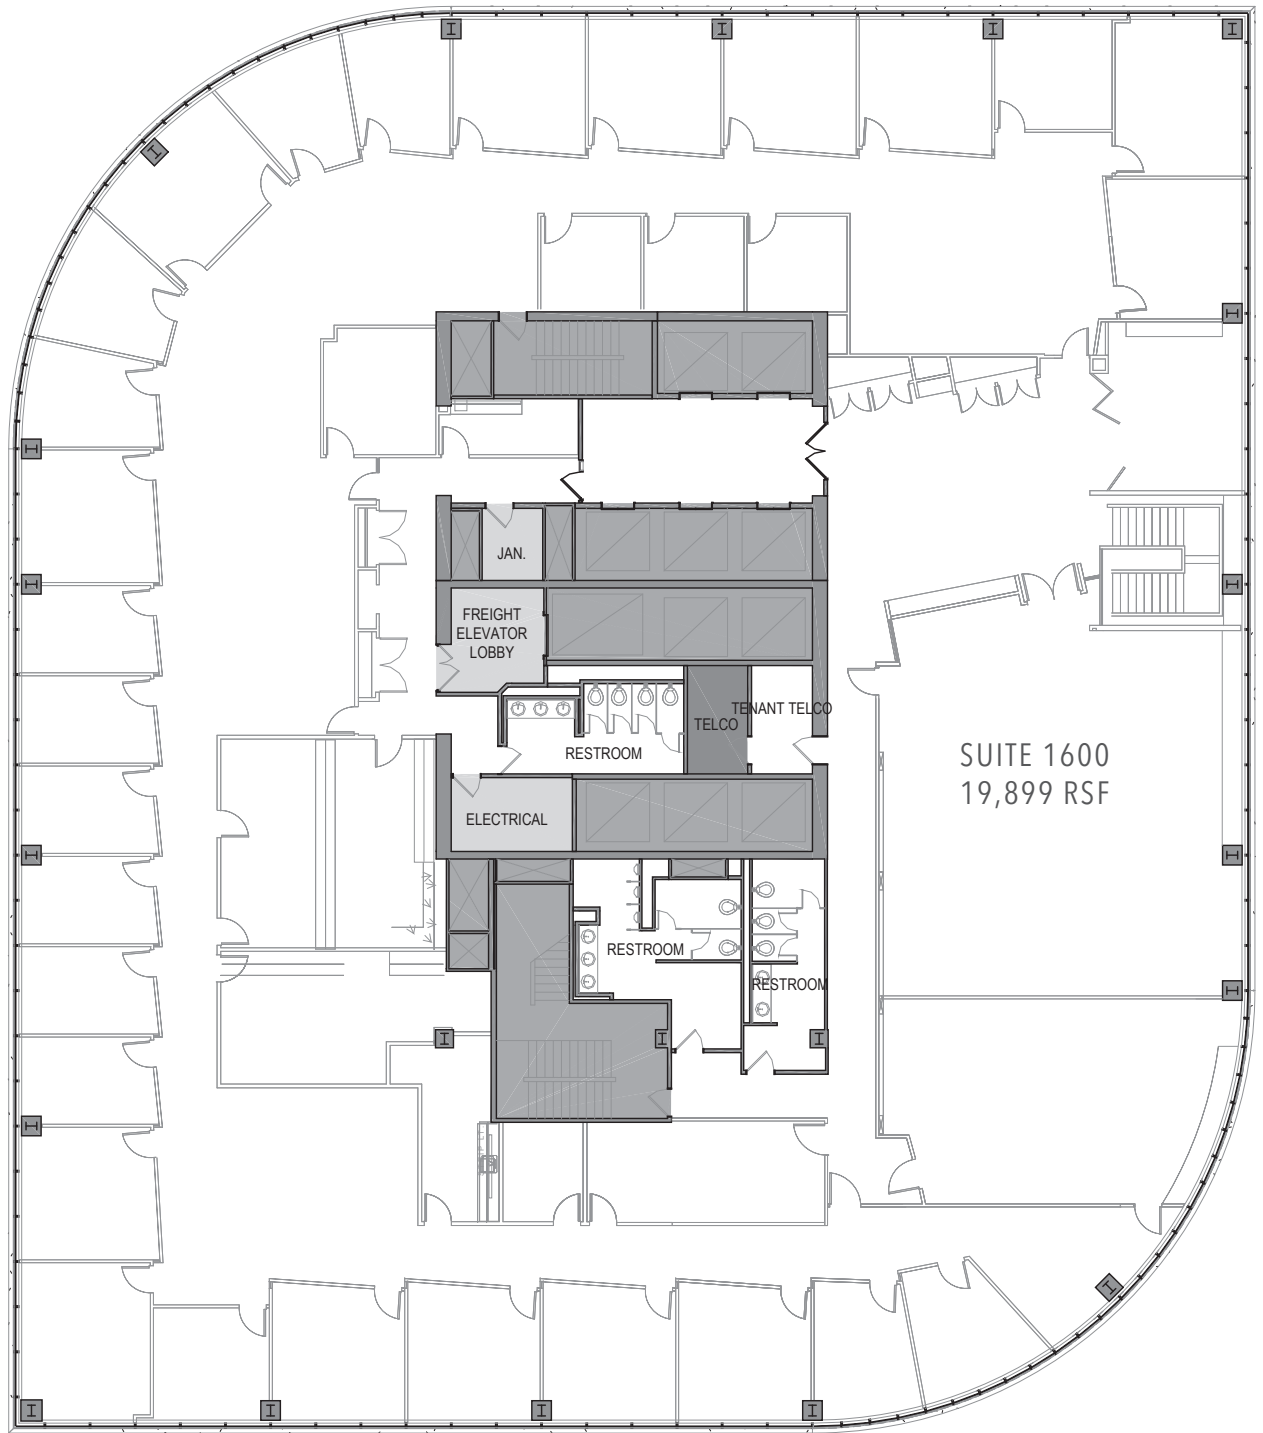

**FIFTH
STREET
TOWERS**

150 TOWER - 16TH FLOOR

150 SOUTH FIFTH STREET, MINNEAPOLIS, MN 55402

FOR LEASING INFORMATION:

Reed Christianson, SIOR
612.359.1610
reed.christianson@transwestern.com

Erin Wendorf
612.359.1622
erin.wendorf@transwestern.com