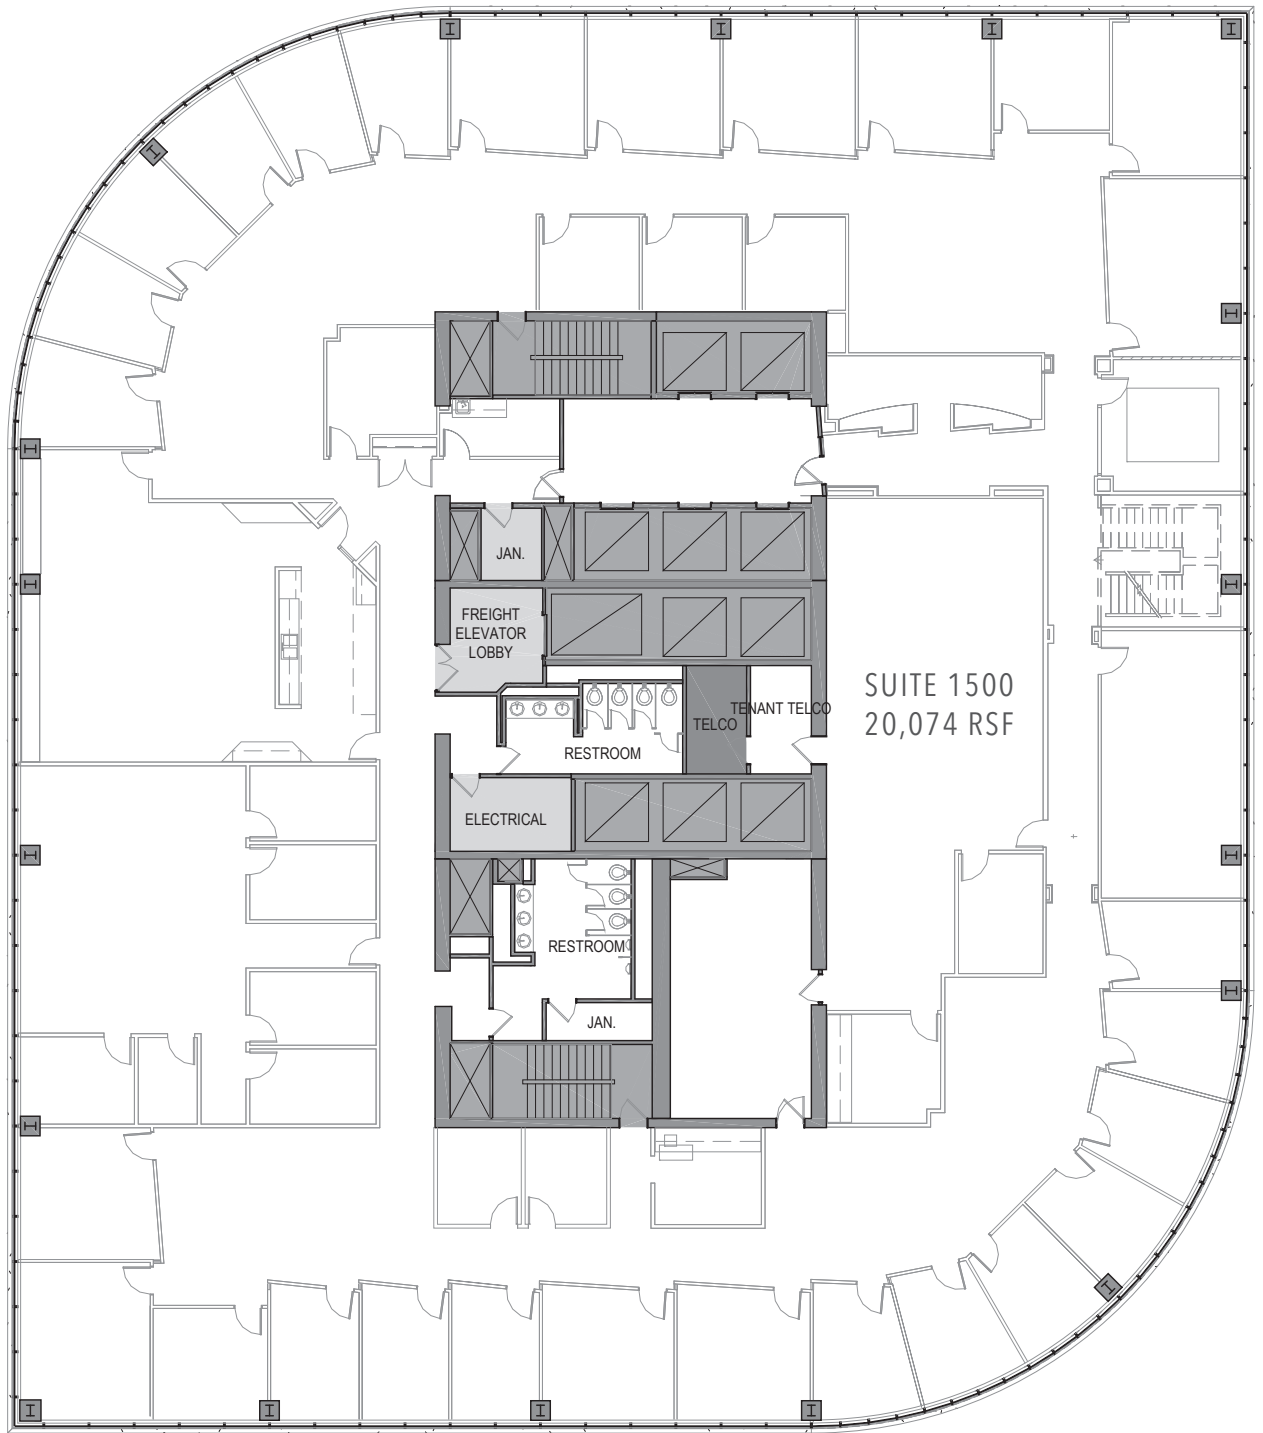

**FIFTH
STREET
TOWERS**

SUITE 1500
20,074 RSF

150 TOWER - 15TH FLOOR

150 SOUTH FIFTH STREET, MINNEAPOLIS, MN 55402

FOR LEASING INFORMATION:

Reed Christianson, SIOR
612.359.1610
reed.christianson@transwestern.com